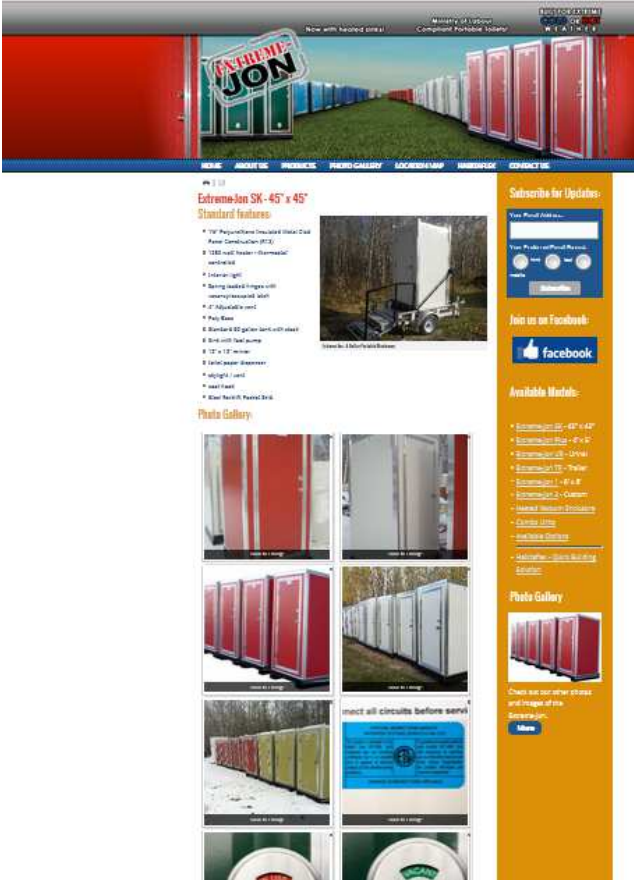

For Immediate Release: AUGUST 8, 2014

INTERTEK WARNS OF COUNTERFEIT ETL CERTIFICATION MARK ON EXTREME-JON PORTABLE WASHROOM MARKETING MATERIALS

Intertek Testing Services notifies consumers, retailers and distributors that Extreme-Jon marketing materials, including website, bear a counterfeit ETL Certification Mark and/or Special Inspection Label. Extreme-Jon products have not been evaluated by Intertek. It is unknown if these products are in compliance with the applicable safety standard. The number of Extreme-Jon portable washroom products bearing a counterfeit ETL Certification Mark and/or Special Inspection Label that have been produced or released into the market is unknown.

Name of Product: Extreme Jon
Model: Extreme-Jon
Brand/Manufacturer: Extreme-Jon
Sold at: Direct Sales through Company website (www.extreme-jon.ca)

Photos from Extreme-Jon Website: